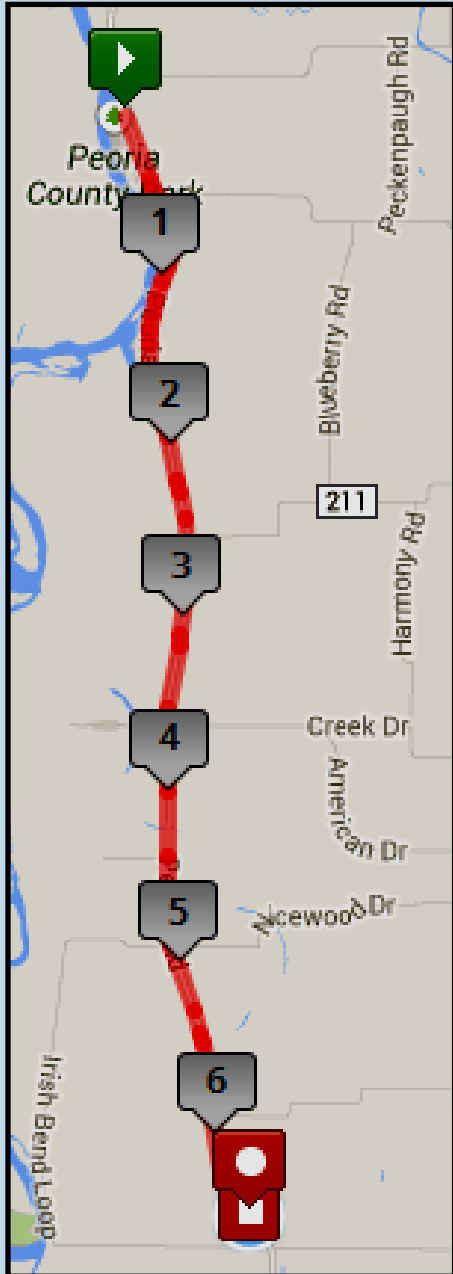

# Epic Oregon Relay: Leg 29–Hard – 6.5 miles

 Start: Exchange 28: Peoria County Park: 29900 Peoria Rd, Peoria, OR  
 Finish: Exchange 29: Lake Creek Mennonite School: 26585 Peoria Rd, Halsey, OR

Driving Directions:  
↑ Follow Peoria Rd (6.5 miles)  
Exchange will take place at Lake Creek Mennonite School  
26585 Peoria Rd, Halsey, OR

**GPS Coordinates**  
Start: 44.453790, -123.209100  
End: 44.362570, -123.194700  
**Road Surface**  
Pavement  
**Start/Max Elevation**  
258 ft / 292 ft