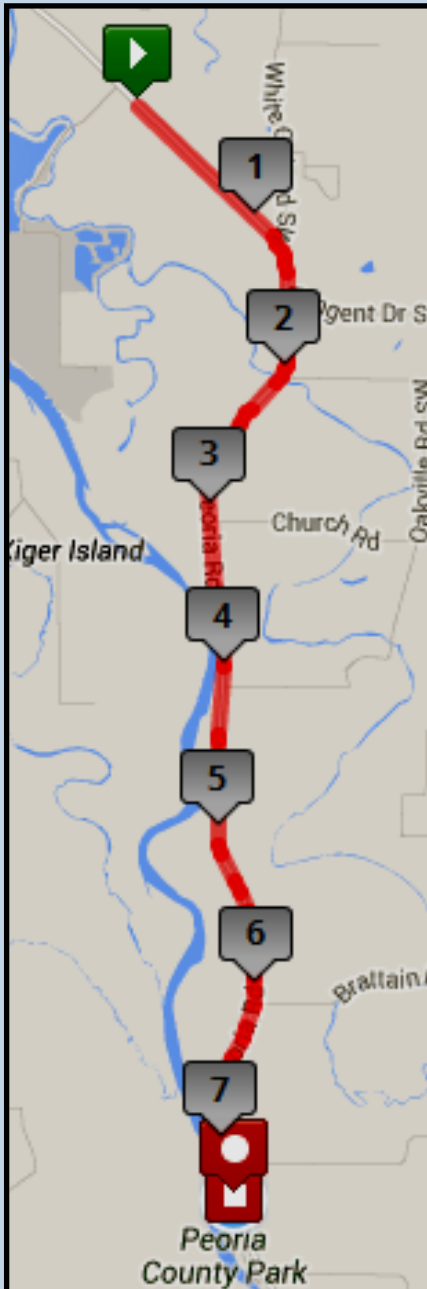

Epic Oregon Relay: Leg 28– Very Hard – 7.36 miles

 Start: Exchange 27: Peoria School: (Linn Benton Lincoln): 33461 SE Peoria Rd, Corvallis, OR

 Finish: Exchange 28: Peoria County Park: 29900 Peoria Rd, Peoria, OR

Driving Directions:

 Follow Peoria Rd / Williamette Valley Scenic Bikeway (7.36 miles)

Exchange will take place at Peoria County Park

29900 Peoria Rd, Peoria, OR

GPS Coordinates

Start: 44.551480, -123.221500

End: 44.453790, -123.209100

Road Surface

Pavement

Start/Max Elevation

221 ft / 285 ft