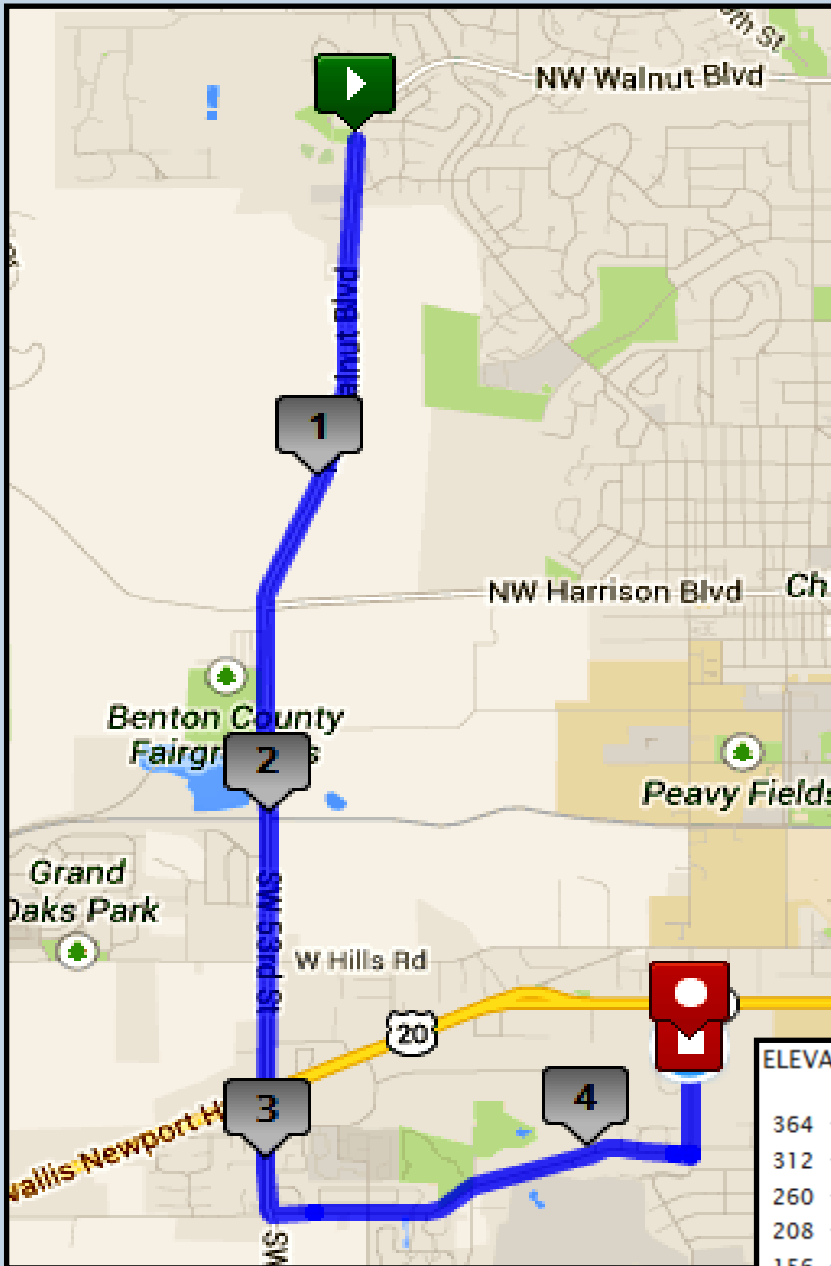

Epic Oregon Relay: Leg 26– Moderate – 4.58 miles

 Start: Exchange 25: Martin Luther King Jr Park: 4905 NW Walnut Blvd: Corvallis, OR
 Finish: Exchange 26: Adams Elementary School: 1615 SW 35th Street Corvallis, OR

GPS Coordinates
Start: 44.575070, -123.269030
End: 44.552640, -123.289500

Road Surface
Pavement

Start/Max Elevation
392 ft / 397 ft

Driving Directions:

-  Continue straight on NW Walnut Blvd (1.38 miles)
-  NW Walnut will turn into 53rd St after Oak Creek Dr/Harrison Blvd (1.75 miles)
-  Turn left onto SW Country Club Dr (1.16 miles)
-  Turn left onto SW 35th St (0.27 miles)

Exchange will take place at Adams Middle School
1615 SW 35th St, Corvallis, OR