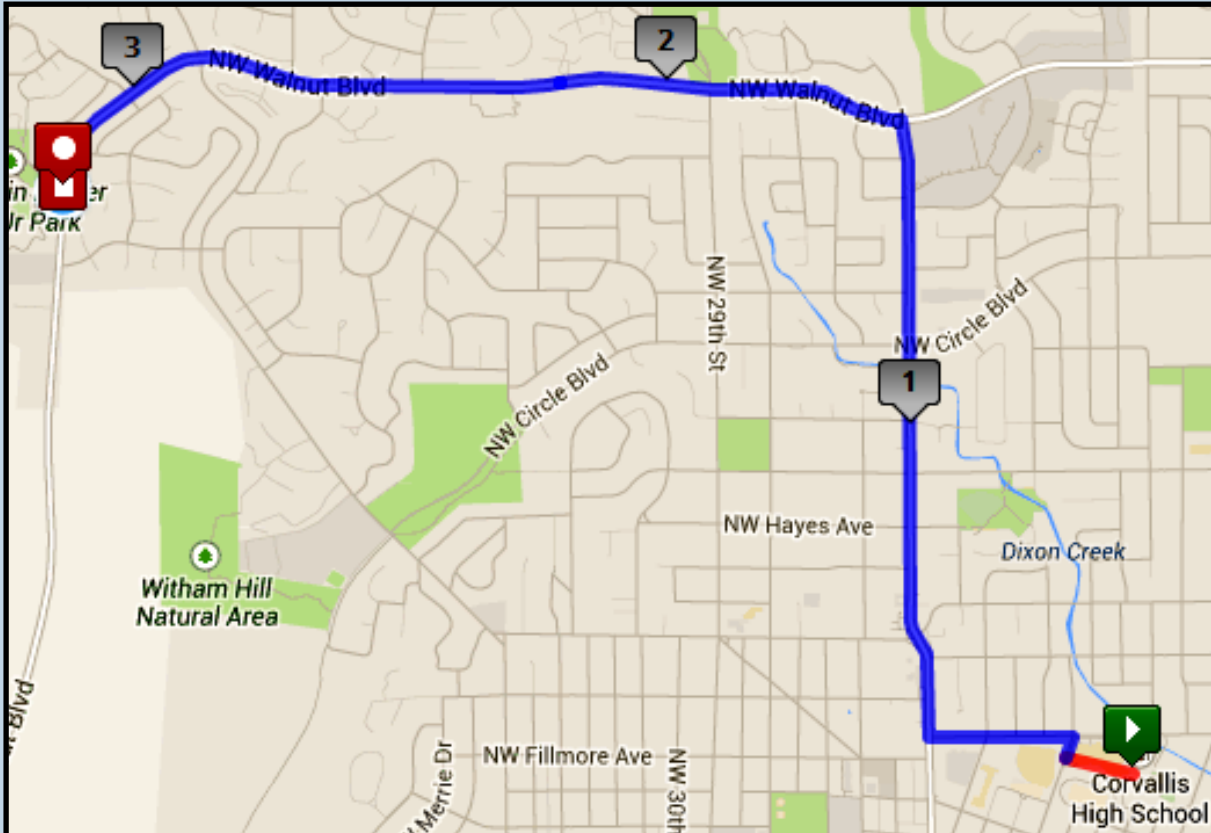

Epic Oregon Relay: Leg 25– Moderate – 3.23 miles

 Start: Exchange 24: VEHICLE EXCHANGE 4: Corvallis High School: 794 NW 16th St, Corvallis, OR

 Finish: Exchange 25: Martin Luther King Jr Park: 4905 NW Walnut Blvd: Corvallis, OR

GPS Coordinates

Start: 44.567260, -123.178600

End: 44.575070, -123.269030

Road Surface

Pavement

Start/Max Elevation

235 ft / 243 ft

Driving Directions:

-  Exit Corvallis High School and turn right on NW 16th St (.16 miles)
-  Turn left onto NW Buchanan Ave (0.26 miles)
-  Turn right onto NW Kings Blvd (1.13 miles)
-  Turn left onto NW Walnut Blvd (1.67 miles)

Exchange will take place at Dr. Martin Luther King Jr Park at 4905 NW Walnut Blvd