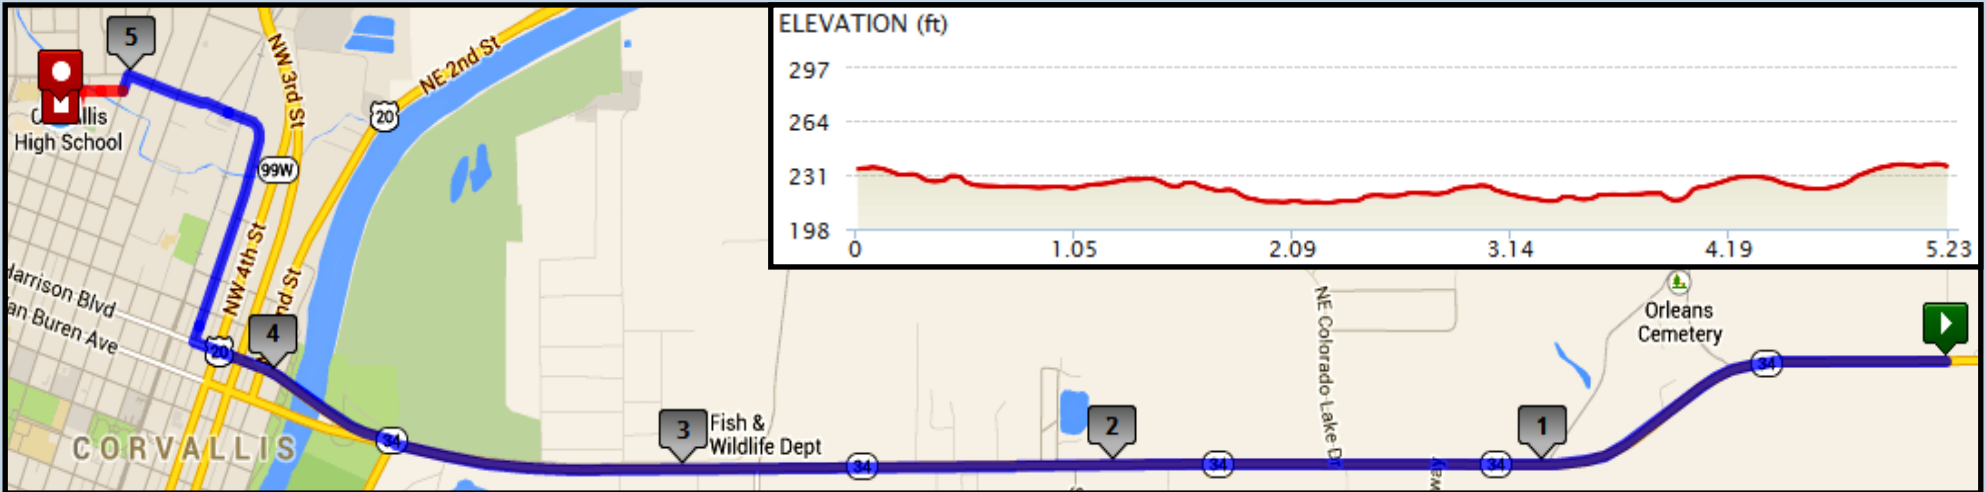

Epic Oregon Relay: Leg 24– Hard – 5.22 miles

 Start: Exchange 23: Foress Sign: 30255 Oregon 34, Albany, OR
 Finish: Exchange 24: VEHICLE EXCHANGE 4: Corvallis High School: 794 NW 16th St, Corvallis, OR

Driving Directions:

- ↑ Continue straight on Hwy 34. Bear right to stay on Hwy 34 at the fork in the road right before the river. Do NOT bear left onto Route 20 (4.19 miles)
- ↷ Turn right onto NW 5th St. 5th street will turn left and become NW Buchanan Ave (0.82 miles)
- ↶ Turn left onto NW 11th St (0.1 miles)
- ↶ Turn left into Corvallis High School

GPS Coordinates

Start: 44.567260, -123.178600
End: 44.575070, -123.269030

Road Surface

Pavement

Start/Max Elevation

235 ft / 243 ft

Exchange 24: Special Notes.

Corvallis High School

When leaving this Exchange, please run through the open gate adjacent to the turf field and turn right into NW 16th St