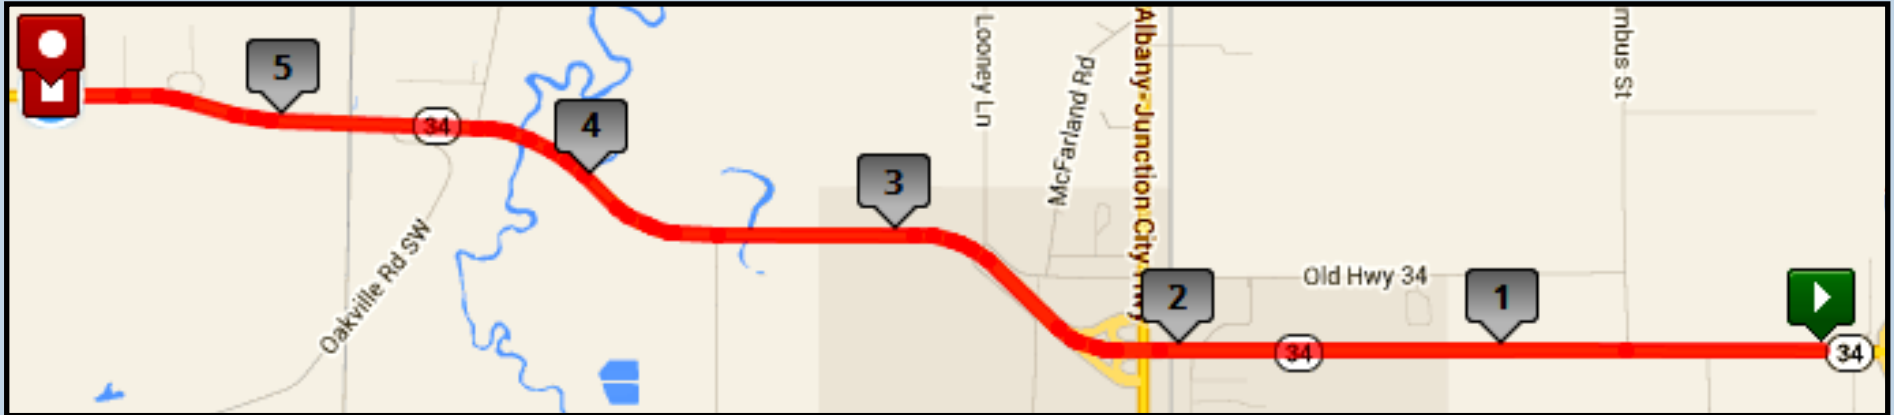

Epic Oregon Relay: Leg 23- Hard – 5.73 miles

 Start: Exchange 22: Shell Station: 33092 Corvallis-Lebanon Highway, Albany, OR Finish:
 Finish; Exchange 23: Foress Sign: 30255 Oregon 34, Albany, OR

Driving Directions:

 Continue straight on Hwy 34 (Corvallis-Lebanon Rd) for 5.73 miles

Exchange will take place at Foress Sign
30255 Hwy 34, Albany, OR

GPS Coordinates
Start: 44.555800, -123.067260
End: 44.567260, -123.178600

Road Surface
Pavement

Start/Max Elevation
260 ft / 262 ft