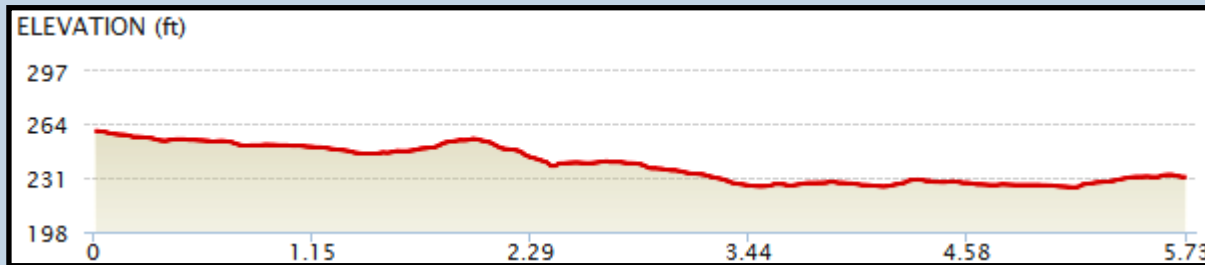

Epic Oregon Relay: Leg 23- Hard – 5.73 miles

 Start: Exchange 22: Shell Station: 33092 Corvallis-Lebanon Highway, Albany, OR Finish:
 Finish; Exchange 23: Foress Sign: 30255 Oregon 34, Albany, OR

Driving Directions:

 Continue straight on Hwy 34 (Corvallis-Lebanon Rd) for 5.73 miles

Exchange will take place at Foress Sign
30255 Hwy 34, Albany, OR

GPS Coordinates
Start: 44.555800, -123.067260
End: 44.567260, -123.178600

Road Surface
Pavement

Start/Max Elevation
260 ft / 262 ft