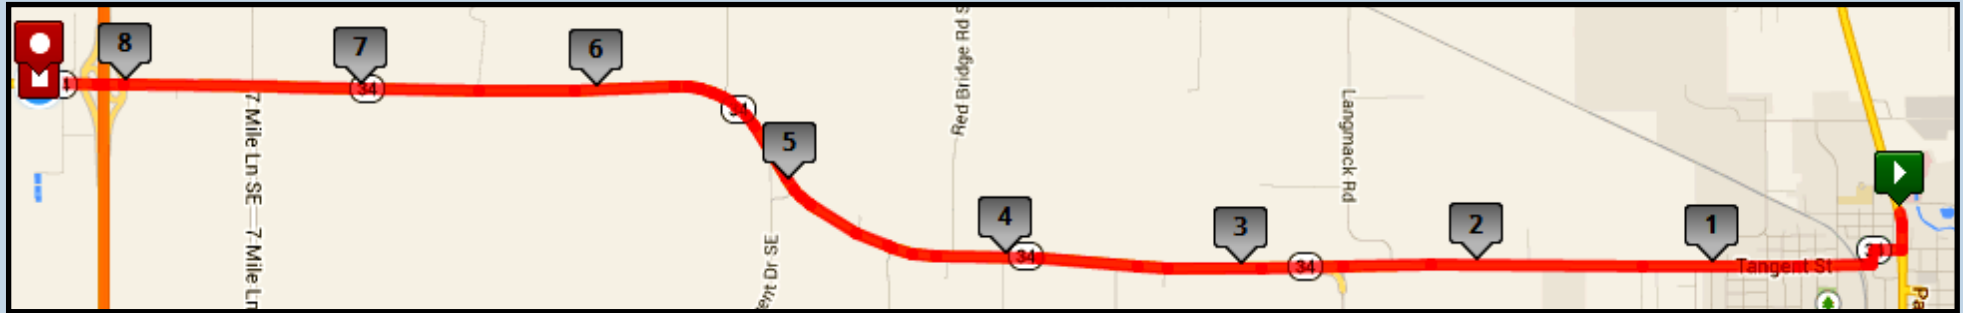

Epic Oregon Relay: Leg 22– Very Hard – 8.37 miles

 Start: Exchange 21: Linn Benton Community College: 301-399 N Santiam Hwy, Lebanon, OR

 Finish: Exchange 22: Shell Station: 33092 Corvallis-Lebanon Highway, Albany, OR

Driving Directions:

-  Continue straight on OR-20/Main St (0.15 miles)
-  Turn right onto Hwy 34 and continue straight (8.22 miles)

Exchange will take place at the Shell Station
33092 Hwy 34 (Corvallis-Lebanon Hwy) Albany, OR

GPS Coordinates

Start: 44.548120, -122.907300

End: 44.555800, -123.067260

Road Surface

Pavement

Start/Max Elevation

345ft / 348 ft