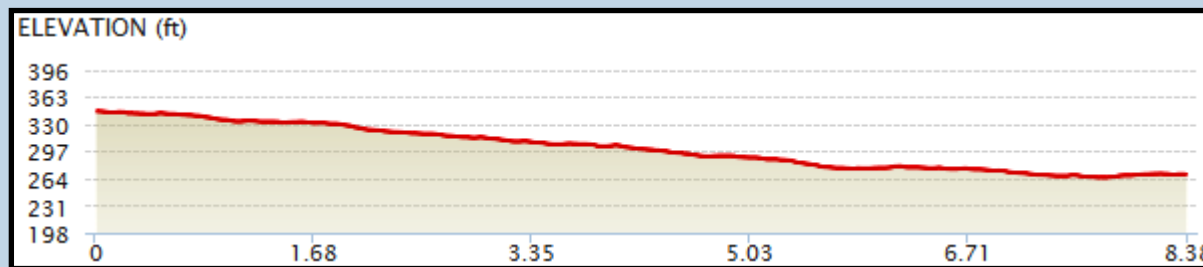

Epic Oregon Relay: Leg 22– Very Hard – 8.37 miles

 Start: Exchange 21: Linn Benton Community College: 301-399 N Santiam Hwy, Lebanon, OR

 Finish: Exchange 22: Shell Station: 33092 Corvallis-Lebanon Highway, Albany, OR

Driving Directions:

-  Continue straight on OR-20/Main St (0.15 miles)
-  Turn right onto Hwy 34 and continue straight (8.22 miles)

Exchange will take place at the Shell Station
33092 Hwy 34 (Corvallis-Lebanon Hwy) Albany, OR

GPS Coordinates

Start: 44.548120, -122.907300

End: 44.555800, -123.067260

Road Surface

Pavement

Start/Max Elevation

345ft / 348 ft