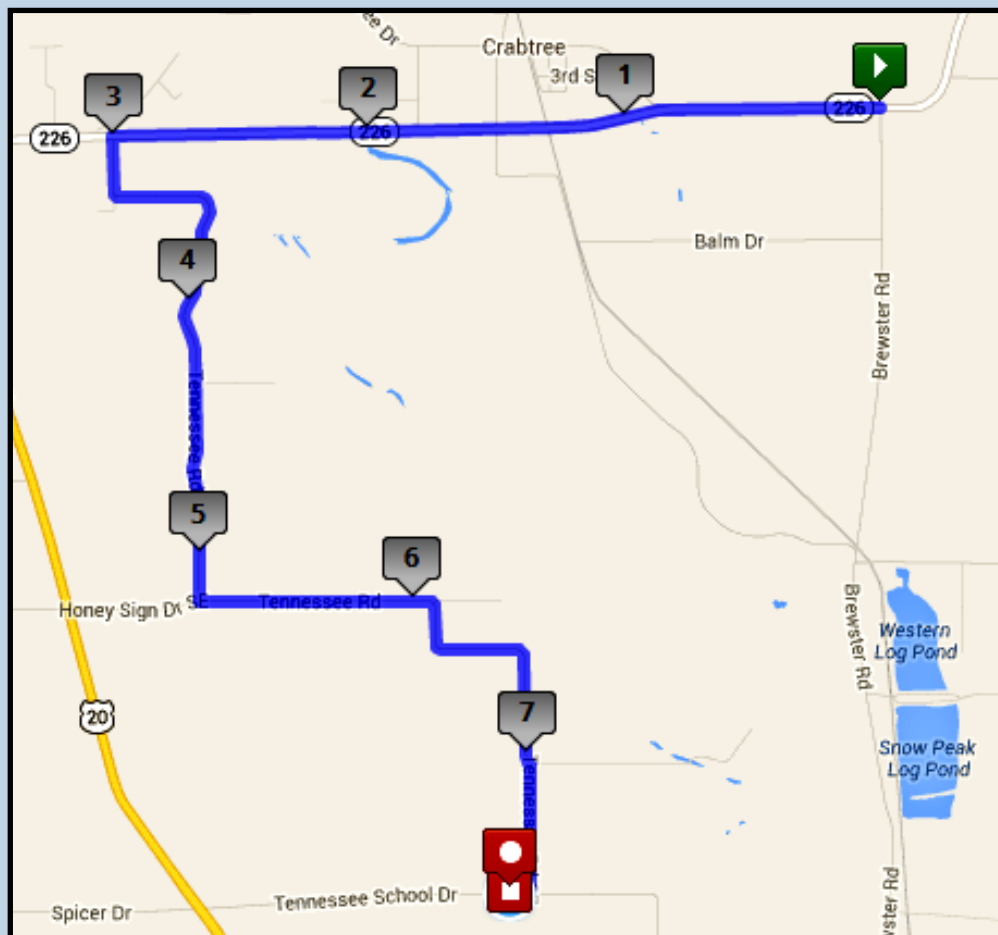

Epic Oregon Relay: Leg 20– Very Hard – 7.63 miles

 Start: Exchange 19: Pullout: 37501 Oregon 226, Lebanon, OR
 Finish: Exchange 20: Tennessee School: 37575 Tennessee School Dr, Lebanon, OR

Driving Directions:

-  Continue straight on OR-226 (2.98 miles)
-  Turn left onto Tennessee Rd (4.55 miles)
-  Turn right into Tennessee School Dr

Exchange will take place at the Tennessee School
37575 Tennessee School Drive, Lebanon, OR

GPS Coordinates
Start: 44.631880, -122.870500
End: 44.587720, -122.899800

Road Surface
Pavement

Start/Max Elevation
307 ft / 312 ft