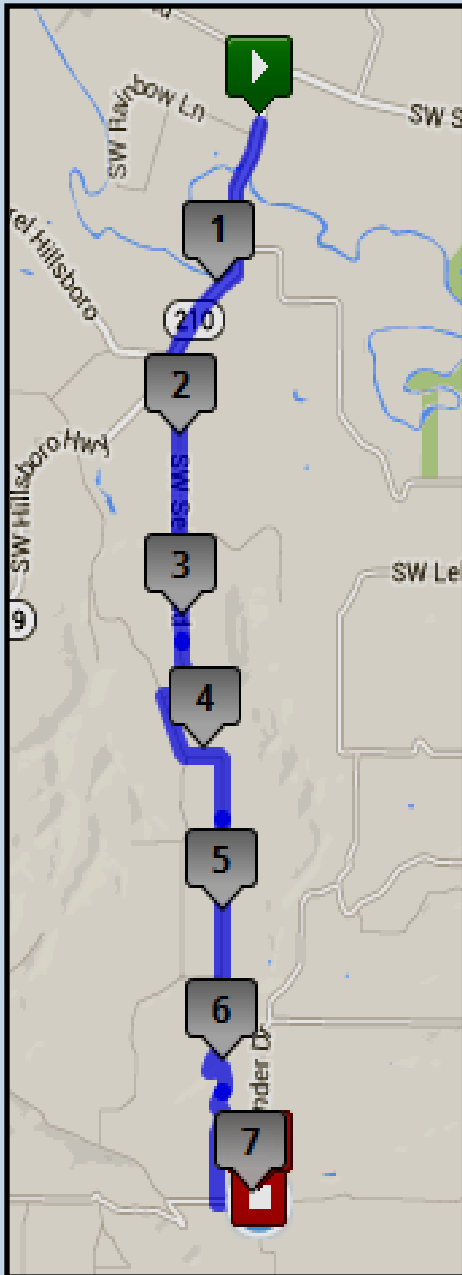

# Epic Oregon Relay: Leg 2-Very Hard - 7.04 miles

- Start: Exchange 1: Groner Elementary School, 23405 SW Barrows Rd, Hillsboro, OR
- Finish: Exchange 2: Gibbs Community Center: 15955 NE Quarry Rd, Newberg, OR

### Driving Directions:

- Head South on SW Scholls Ferry Road toward SW Rainbow Ln (1.55 miles)
- Turn left onto SW Seiffert Rd (0.33 miles)
- Continue straight on SW Seiffert Rd (1.66 miles)
- Turn left onto SW Mountain Home Rd (0.58 miles)
- Turn right to stay on SW Mountain Home Rd. (2.67 miles)
- Turn left onto NE Bell Rd (0.25 miles)

### GPS Coordinates

Start: 45.41829,-122.919245

End: 45.331754,-122.91918

### Road Surface

Pavement