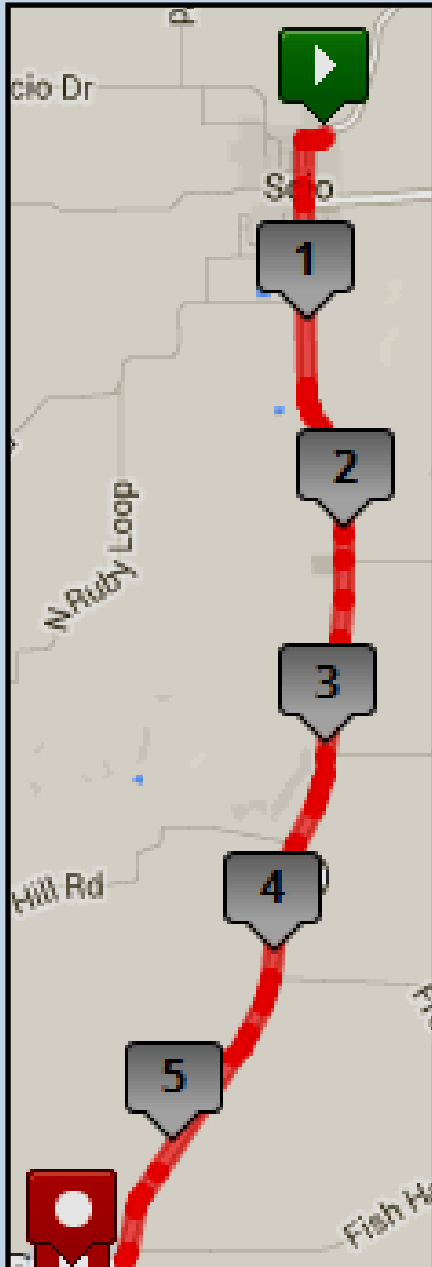

Epic Oregon Relay: Leg 19- Hard - 5.83 miles

 Start: Exchange 18: VEHICLE EXCHANGE 3: Scio High School : 38880 N Main St, Scio, OR
 Finish: Exchange 19: Pullout: 37501 Oregon 226, Lebanon, OR

Driving Directions:

- ↑ Head straight on NE 4th Ave/ Stayton Scio St (0.10 miles)
- ↶ Turn left onto N Main St / OR 226 and follow 226 for 5.74 miles

Exchange will take place at a pullout on OR-226 at the intersection of 226 and Brewster

GPS Coordinates
Start: 44.708730, -122.846700
End: 44.631880, -122.870500

Road Surface
Pavement

Start/Max Elevation
323 ft / 509 ft