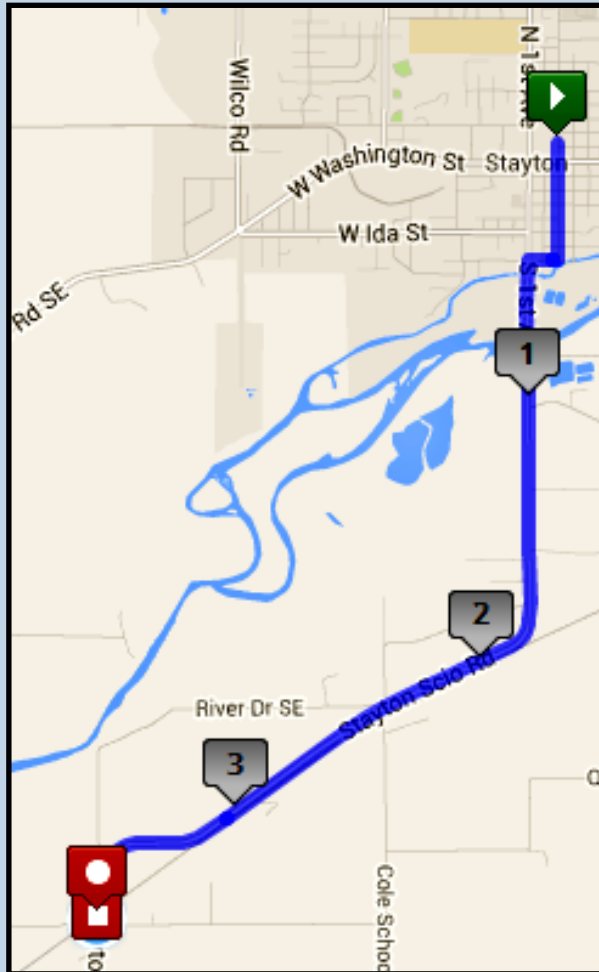

# Epic Oregon Relay: Leg 17- Mild- 3.7 miles

 Start: Exchange 16: Stayton Elementary School: 875 3rd Ave, Stayton, OR

 Finish: Exchange 17: Pullout: Stayton Scio Rd/Shelburn Dr, Stayton, OR

## Driving Directions:

-  Head straight on NE 3rd Ave (0.41 miles)
-  Turn right onto E Water St (0.10 miles)
-  Turn left onto Stayton Scio Rd (3.19 miles)

Exchange will take place at a pullot on Stayon Scio Rd at the intersection  
of Stayton Scio / Shelburn

## GPS Coordinates

Start: 44.801742,-122.792328

End: 44.763170, -122.824700