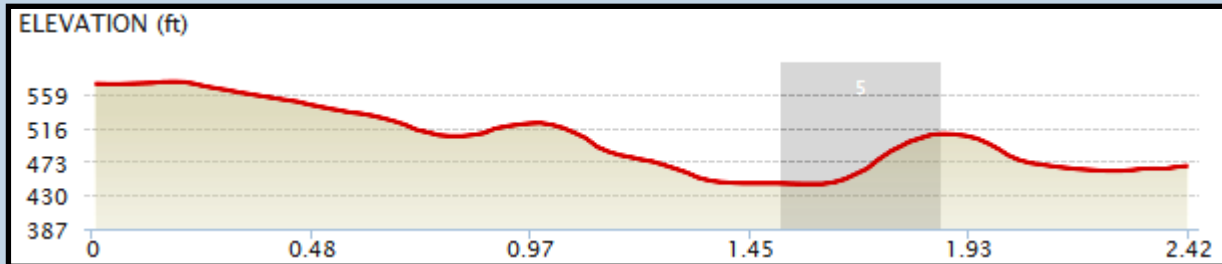

Driving Directions:

- Head straight on SE Pine St (0.11 miles)
- Turn right onto SE Church St (0.33 miles)
- Turn left N Center St/Cascade Highway (1.29 miles)
- Turn left onto Fern Ridge Rd SE (0.11 miles)
- Turn right onto NE 3rd Ave (0.4 miles)

Exchange will take place at Stayton Elementary School

875 3rd Ave, Stayton, OR