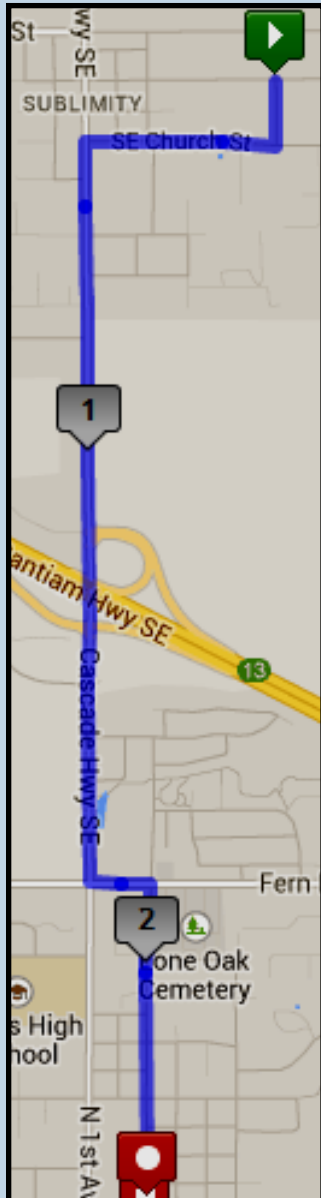

Epic Oregon Relay: Leg 16– Mild– 2.41 miles

 Start: Exchange 15: Sublimity Middle School: 376 E Main St, Sublimity, OR

 Finish: Exchange 16: Stayton Elementary School: 875 3rd Ave, Stayton, OR

Driving Directions:

-  Head straight on SE Pine St (0.11 miles)
-  Turn right onto SE Church St (0.33 miles)
-  Turn left N Center St/Cascade Highway (1.29 miles)
-  Turn left onto Fern Ridge Rd SE (0.11 miles)
-  Turn right onto NE 3rd Ave (0.4 miles)

Exchange will take place at Stayton Elementary School

875 3rd Ave, Stayton, OR

GPS Coordinates

Start: 44.830157,-122.787672

End: 44.801742,-122.792328

Road Surface

Pavement

Start/Max Elevation