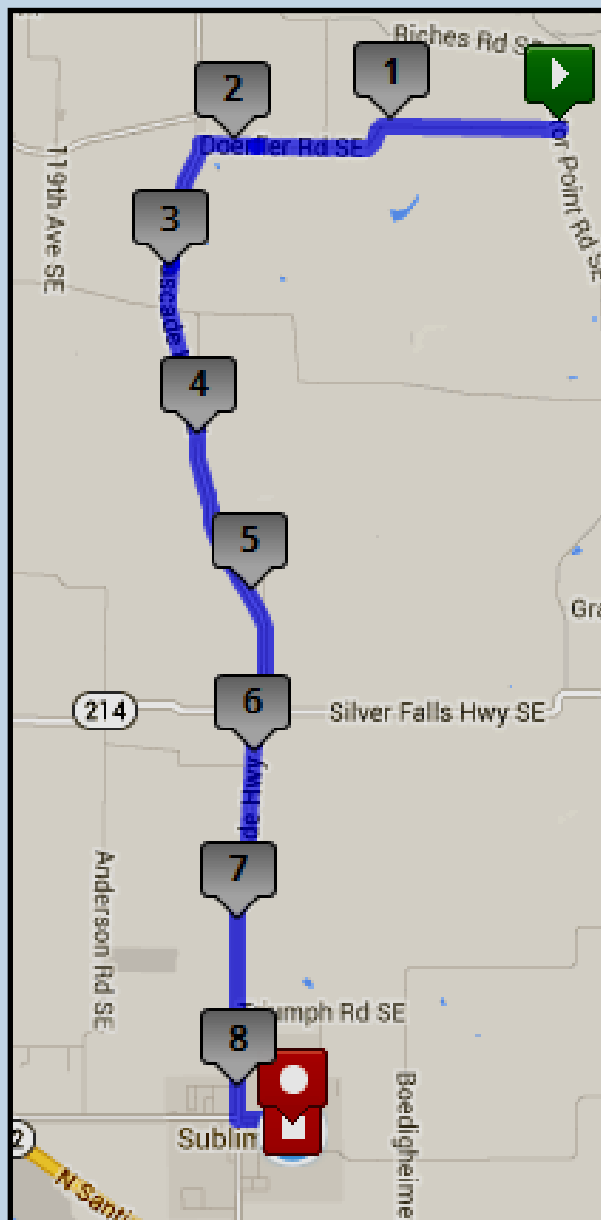

Epic Oregon Relay: Leg 15 - Very Hard - 8.56 miles

 Start: Exchange 14: Victor Point Elementary Sschool: 1175 Victor Point Rd SE, Silverton, OR
 Finish: Exchange 15: Sublimity Middle School: 376 E Main St, Sublimity, OR

Driving Directions:

-  Head straight on Doerfler Rd SE (2.20 miles)
-  Turn left onto Cascade Highway SE. Cascade Hwy will turn into N Center St in Sublimity (5.94miles)
-  Turn left onto NE Starr St (0.33 miles)
-  Turn right onto SE Pine St (0.08miles)

Exchange will take place at Sublimity Middle School
376 E Main St, Sublimity, OR (corner of E Main / SE Pine)

GPS Coordinates

Start: 44.916263,-122.755523

End: 44.830157,-122.787672

Road Surface

Pavement

Start/Max Elevation

808 ft / 840 ft