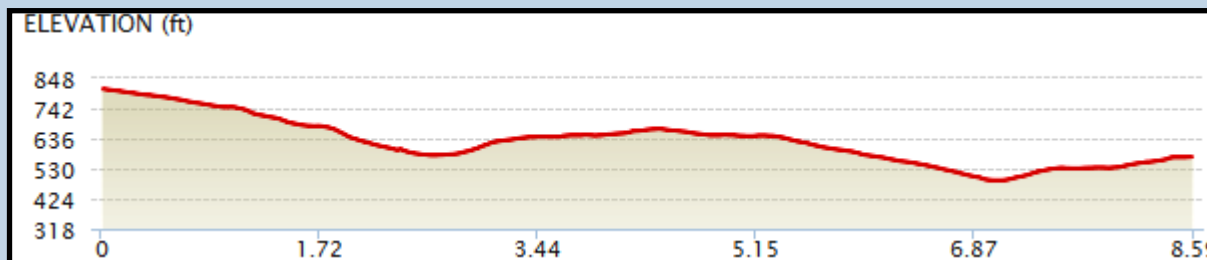

Epic Oregon Relay: Leg 15 - Very Hard - 8.56 miles

 Start: Exchange 14: Victor Point Elementary Sschool: 1175 Victor Point Rd SE, Silverton, OR
 Finish: Exchange 15: Sublimity Middle School: 376 E Main St, Sublimity, OR

Driving Directions:

-  Head straight on Doerfler Rd SE (2.20 miles)
-  Turn left onto Cascade Highway SE. Cascade Hwy will turn into N Center St in Sublimity (5.94miles)
-  Turn left onto NE Starr St (0.33 miles)
-  Turn right onto SE Pine St (0.08miles)

Exchange will take place at Sublimity Middle School
376 E Main St, Sublimity, OR (corner of E Main / SE Pine)

GPS Coordinates

Start: 44.916263,-122.755523

End: 44.830157,-122.787672

Road Surface

Pavement

Start/Max Elevation

808 ft / 840 ft