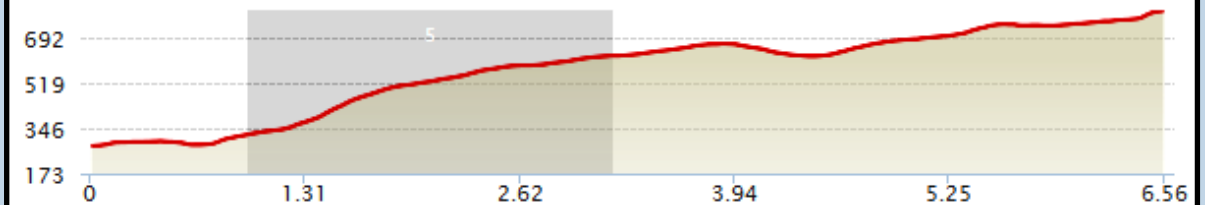

Epic Oregon Relay: Leg 14 - Very Hard - 6.55 miles

Start: Exchange 13: Evergreen Elementary School: 3727 Cascade Highway NE, Silverton, OR

Finish: Exchange 14: Victor Point Elementary School: 1175 Victor Point Rd SE, Silverton, OR

ELEVATION (ft)

GPS Coordinates

Start: 44.980213,-122.809435

End: 44.916263,-122.755523

Road Surface

Pavement

Start/Max Elevation

278 ft / 840 ft