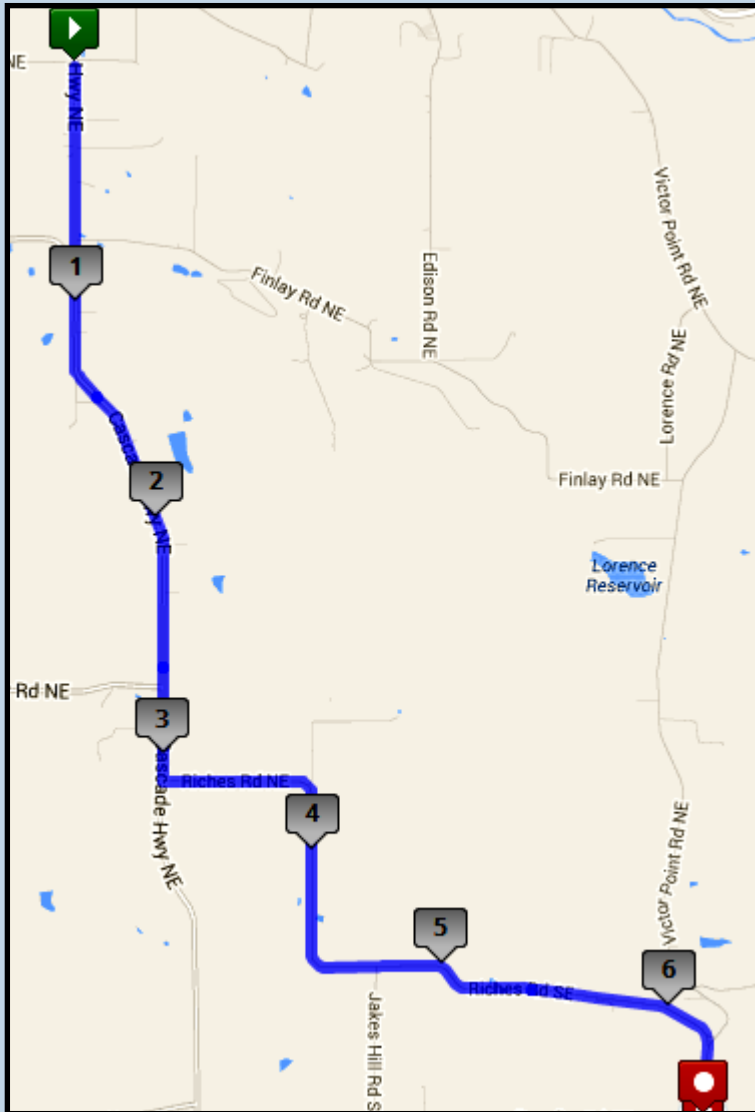

Epic Oregon Relay: Leg 14 - Very Hard - 6.55 miles

Start: Exchange 13: Evergreen Elementary School: 3727 Cascade Highway NE, Silverton, OR

Finish: Exchange 14: Victor Point Elementary School: 1175 Victor Point Rd SE, Silverton, OR

Driving Directions:

- ↑ Continue on Cascade Highway NE (3.09 miles)
- ↶ Turn left onto Riches Rd (3.09 miles)
- ↷ Slight right onto Victor Point Rd SE (0.36 miles)

Exchange will take place at Victor Point Elementary School
1175 Victor Point Rd SE, Silverton, OR

ELEVATION (ft)

GPS Coordinates

Start: 44.980213,-122.809435

End: 44.916263,-122.755523

Road Surface

Pavement

Start/Max Elevation

278 ft / 840 ft