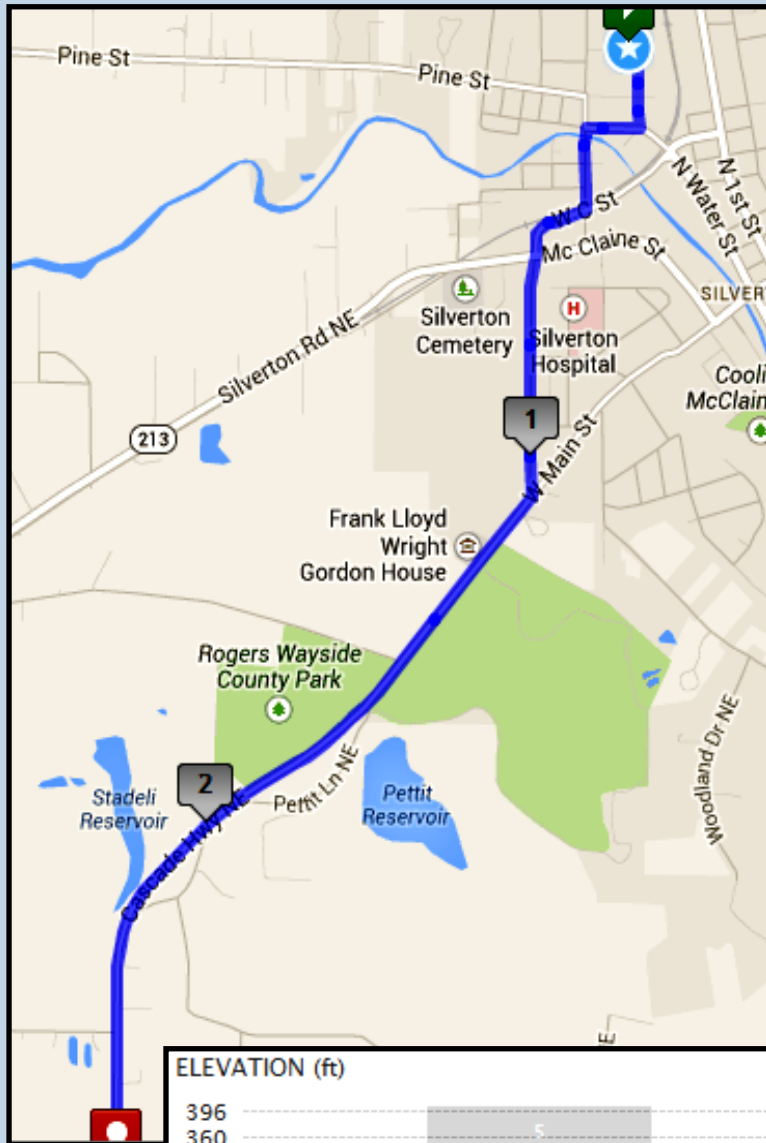

Epic Oregon Relay: Leg 13 - Mild- 2.74 miles

Start: Exchange 12 (VEHICLE EXCHANGE 2): Old Silverton High School , 710 Schlader St Silverton, OR

Finish: Exchange 13: Evergreen Elementary School: 3727 Cascade Highway NE, Silverton, OR

Driving Directions:

- Turn right onto Brown St (0.18 miles)
- Turn right onto N Water St (0.11 miles)
- Turn left onto S James St (0.16 miles)
- Turn right onto W C St and continue straight when it turns into Westfield St. (0.64 miles)
- Slight right onto W Main St and continue straight. W Main will turn into Cascade Highway (1.67 miles)

Exchange will take place at Evergreen Elementary School

3727 Cascade Highway NE Silverton, OR

GPS Coordinates

Start: 45.012025,-122.787906

End: 44.980213,-122.809435

Road Surface

Pavement

Start/Max Elevation