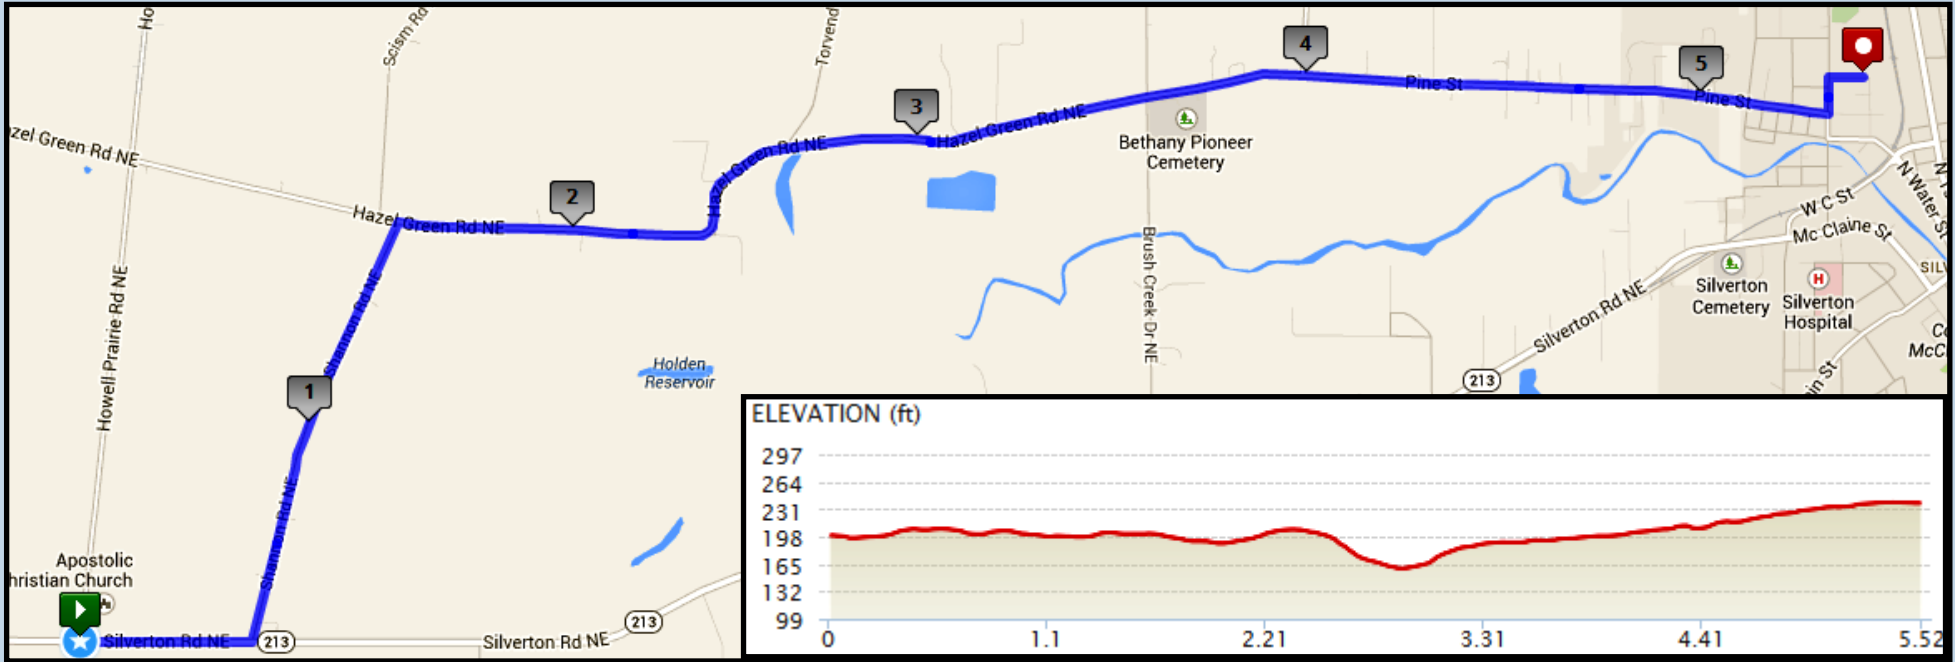

Epic Oregon Relay: Leg 12 - Hard - 5.51 miles

Start: Exchange 11: Across from Shell: 8799 Silverton Rd NE, Silverton, OR
Finish: Exchange 12 (VEHICLE EXCHANGE 2): Old Silverton High School , 710 Schlader St Silverton, OR

Driving Directions:

- ↑ Continue straight on Silverton Rd NE (0.43miles)
- ↶ Turn left onto Shannon Rd NE (1.15 miles)
- ↷ Turn right onto Hazel Green Rd NE. Continue straight when Hazel Green turns into Pine St (3.83 miles)
- ↶ Turn left onto N James St (0.09 miles)
- ↷ Turn right onto Schlader St (0.01 miles)

THE EXCHANGE WILL TAKE PLACE AT THE OLD SILVERTON HIGH SCHOOL. YOU WILL PASS THE NEW HIGH SCHOOL ON THE WAY BUT THIS IS NOT THE EXCHANGE LOCATION
KEEP GOING STRAIGHT UNTIL YOU SEE ANOTHER SIGN.

GPS Coordinates

Start: 44.991452,-122.880224

End: 45.012025,-122.787906

Road Surface

Pavement

Start/Max Elevation

200 ft / 243 ft