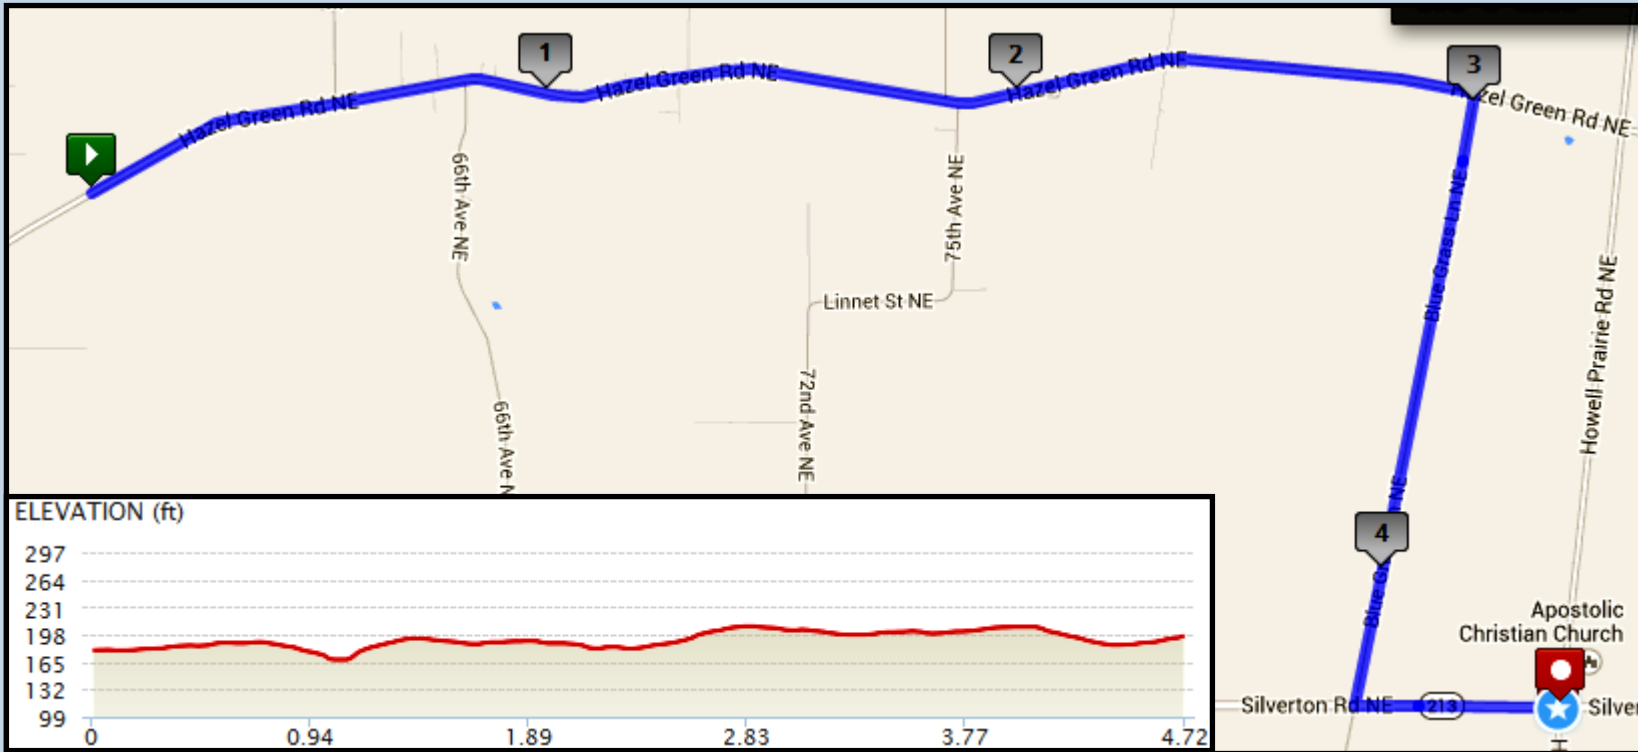

# Epic Oregon Relay: Leg 11 - Moderate - 4.72 miles

 Start: Exchange 10: Hazel Green Elementary School: 5595-5987 Hazel Green Rd NE, Salem, OR

 Finish: Exchange 11: Across from Shell: 8799 Silverton Rd NE, Silverton, OR

## Driving Directions:

-  Continue straight on Hazel Green Rd NE (2.97 miles)
-  Turn right onto Blue Grass Ln NE (1.31 miles)
-  Turn left OR-213/Silverton Rd NE (0.43 miles)

The Exchange will take place across from the Shell Gas Station  
8799 Silverton Rd, Silverton OR

## GPS Coordinates

Start: 45.00708,-122.943192

End: 44.991452,-122.880224

## Road Surface

Pavement