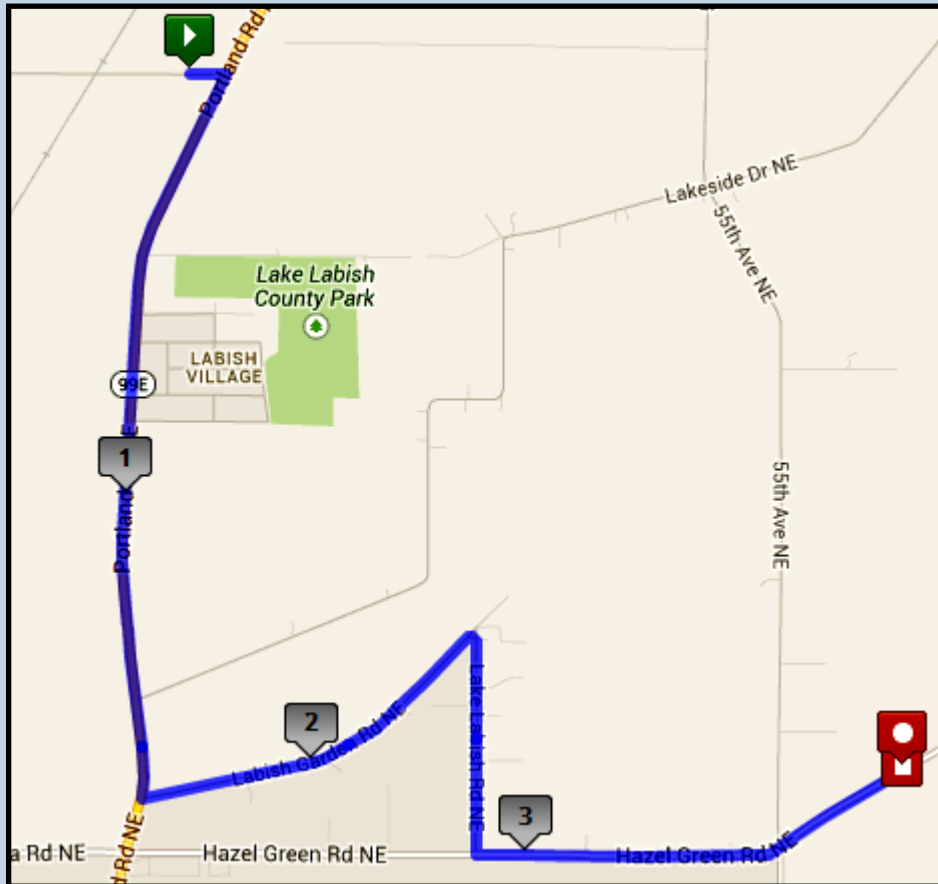

Epic Oregon Relay: Leg 10 - Mild - 3.84 miles

 Start: Exchange 9: Lake Labish Elementary School: 4241-4499 Perkins St NE Salem, OR
 Finish: Exchange 10: Hazel Green Elementary School: 5595-5987 Hazel Green Rd NE, Salem, OR

Driving Directions:

-  Continue straight on Perkins St NE (0.08 miles)
-  Turn right onto OR-99E/Portland Rd NE (1.56 miles)
-  Turn left onto Labish Garden Rd NE (0.81 miles)
-  Turn right onto Lake Labish Rd NE (0.45 miles)
-  Turn left onto Hazel Green Rd NE (0.94 miles)

The Exchange will take place at Hazel Green Elementary School
5595-5987 Hazel Green Rd NE, Salem, OR

GPS Coordinates

Start: 45.02819,-122.973766

End: 45.00708,-122.943192

Road Surface

Pavement

Start/Max Elevation

188 ft / 197 ft