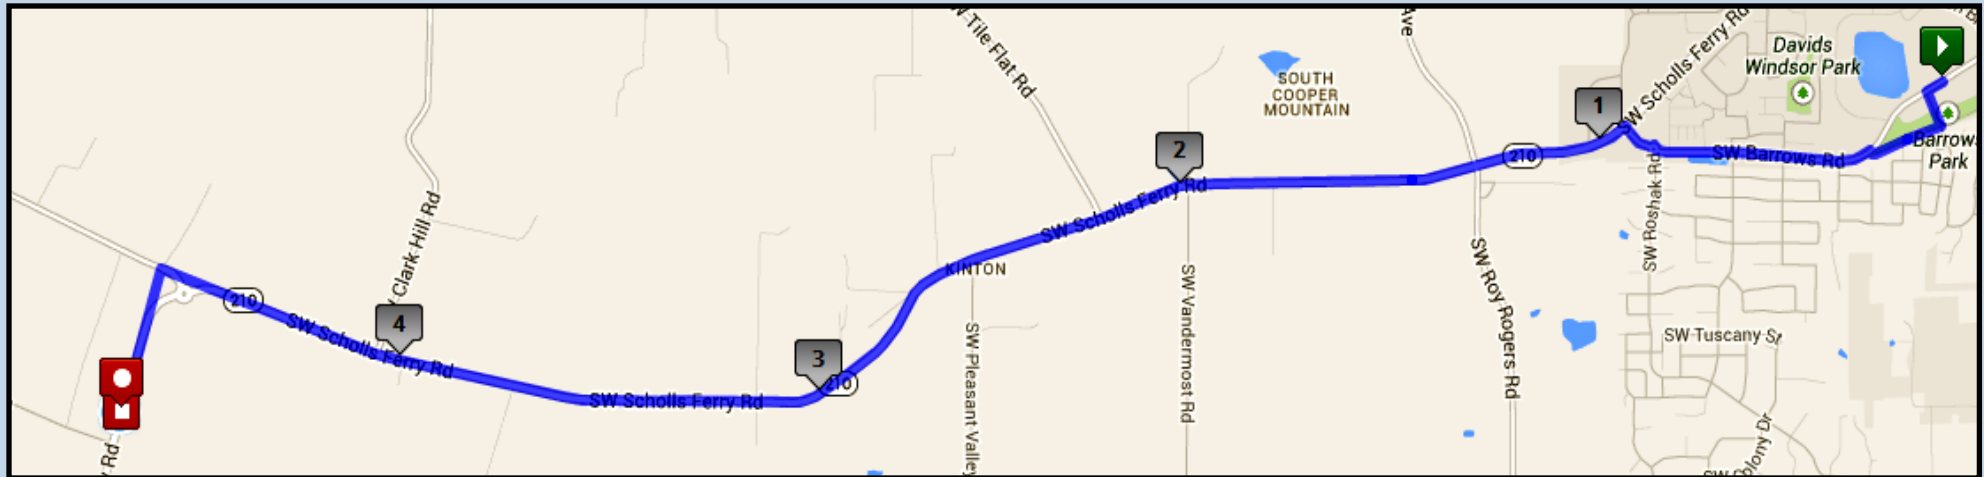

Epic Oregon Relay: Leg 1-Moderate - 4.94 miles

 Start: Big Al's Fun Center, 14950 SW Barrows Rd, Beaverton, OR
 Finish: Exchange 1: Groner Elementary School, 23405 SW Barrows Rd, Hillsboro, OR

GPS Coordinates

Start: 45.429148,-122.830861

End: 45.41829,-122.919245

Road Surface

Pavement

Start/Max Elevation

261 ft / 338 ft

Driving Directions:

-  Head Southwest on SW Barrow Road toward SW Menlor Ln (0.51 miles)
-  Turn left onto SW Scholls Ferry Rd
-  Continue straight on SW Scholls Ferry Rd/OR-210 W (3.2 miles)
-  Turn left (Take 3rd exit in roundabout) to continue on SW Scholls Ferry Rd
-  Continue on SW Scholls Ferry Rd (1.23 miles)

Exchange will take place at Groner Elementary

23405 SW Scholls Ferry Rd, Hillsboro