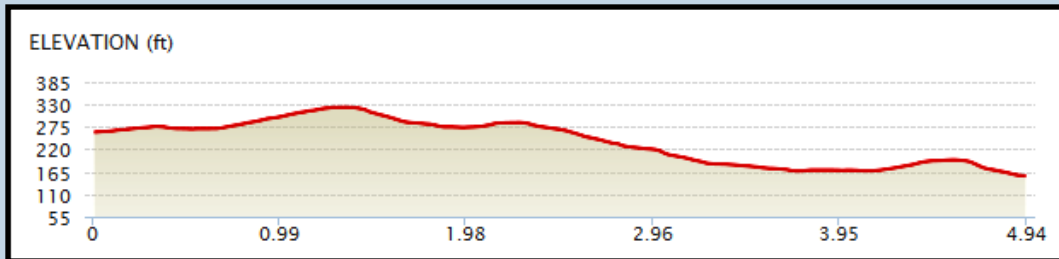

Epic Oregon Relay: Leg 1-Moderate - 4.94 miles

 Start: Big Al's Fun Center, 14950 SW Barrows Rd, Beaverton, OR
 Finish: Exchange 1: Groner Elementary School, 23405 SW Barrows Rd, Hillsboro, OR

GPS Coordinates

Start: 45.429148,-122.830861

End: 45.41829,-122.919245

Road Surface

Pavement

Start/Max Elevation

261 ft / 338 ft

Driving Directions:

-  Head Southwest on SW Barrow Road toward SW Menlor Ln (0.51 miles)
-  Turn left onto SW Scholls Ferry Rd
-  Continue straight on SW Scholls Ferry Rd/OR-210 W (3.2 miles)
-  Turn left (Take 3rd exit in roundabout) to continue on SW Scholls Ferry Rd
-  Continue on SW Scholls Ferry Rd (1.23 miles)